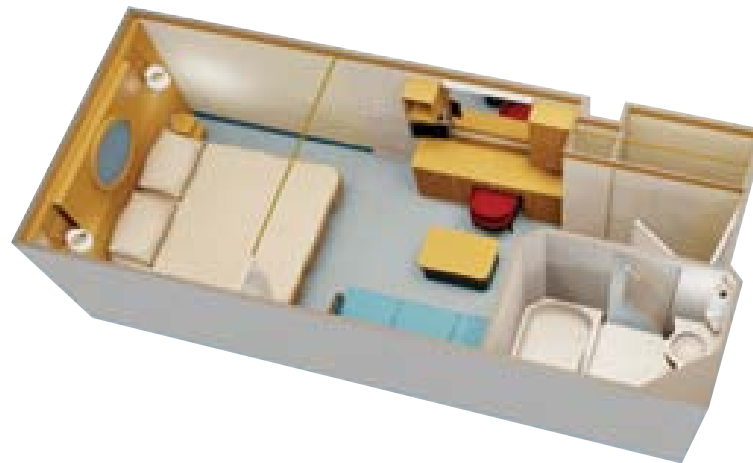

To view a different category, select from the categories below. To return to the deck plan, select View Deck Plans above.

“Standard” comes with substantially more. Enjoy more space than you’d find on most other cruise ships in a richly appointed accommodation tailored for families of 3 or 4, featuring an elegant maritime motif in contemporary Art Deco style. Relax in wood finishes, custom fabrics, original artwork, crown moldings and teak accents. Stretch out in a seating area to watch TV and movies on a comfortable couch. When the day is done, retire to plush beds for restful nights. To maximize space, the bed frames are elevated to provide storage for suitcases and other large items. The seating and sleeping areas can be separated with a heavy privacy curtain.

You also enjoy a polished full bathroom outfitted with a vanity and shower as well as a tub. For added Disney magic, all Inside Staterooms feature a Magical Porthole, providing a real-time view outside of the ship that reflects the actual stateroom’s location—port or starboard. Be on the lookout; you never know who or what might pop by! It could be a beloved Disney character or a pirate ship. When time for bed (or a nap), just turn off the Magical Porthole with a flip of the switch.

[Click to View Another Stateroom Category](#)

Specifications

- Category: 11A, 11B, 11C
- Sleeps: 3 or 4
- Size: 169 sq. ft. including verandah
- Room Configuration:
  - Queen-size bed,
  - Single convertible sofa,
  - Upper berth pull-down bed (in some)
  - Bath with tub and shower
  - Couch, desk, chair
- View: Magical Porthole with real-time view

Amenities

- H2O Plus Spa, Bath and Shower Products
- Sealy Posturpedic® Premium Plush Euro-top mattresses
- Frette, 100% Egyptian cotton linens
- Premium bath towels
- 22” LCD flat screen TV on swivel arm with remote control
- iPod Docking Station
- Full-length mirror
- Ample closet space
- Refrigerator
- In-room safe
- Hair dryer
- Phone with voice-mail messaging
- Individual climate control
- Privacy curtain

Standard Inside (11)