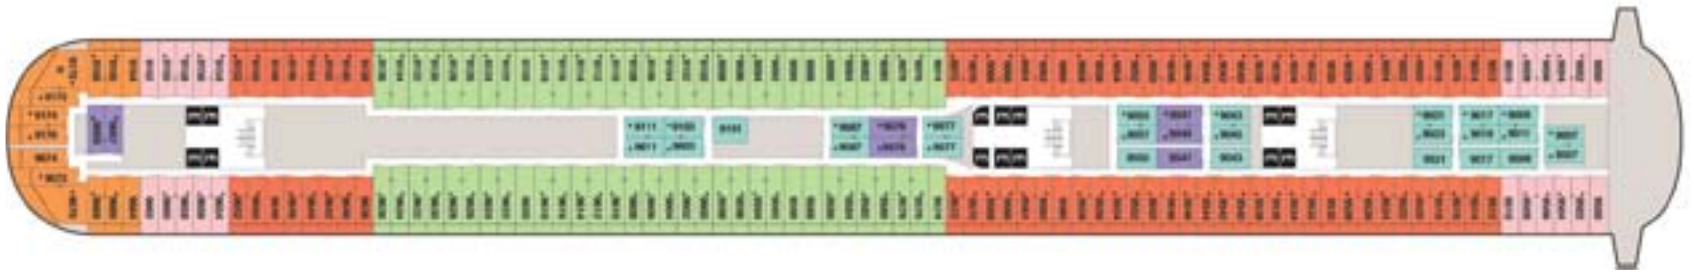

Deck 9 Venue Highlights

Accessible Staterooms

E Elevator

Connecting Staterooms

Available Stateroom Categories on this Deck

To learn more about a category, click on the box below. Select a different deck above to identify where other categories are located.

Concierge

Deluxe Family Oceanview
w/ Verandah

Deluxe Oceanview w/ Verandah

Deluxe Family Oceanview

Deluxe Oceanview

Inside Stateroom