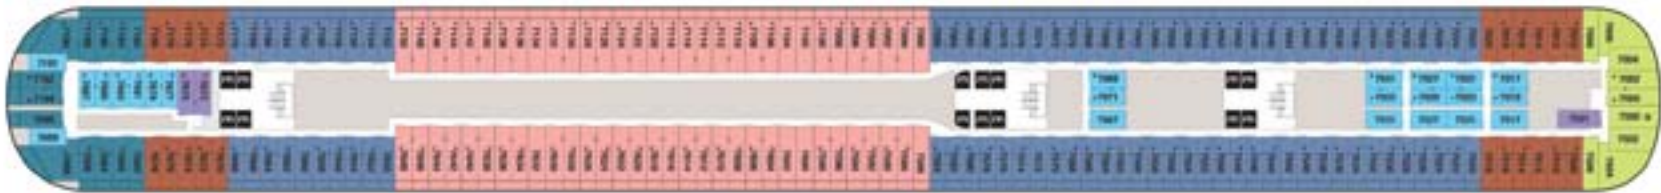

### Available Stateroom Categories on this Deck

To learn more about a category, click on the box below. Select a different deck above to identify where other categories are located.

Concierge	Deluxe Family Oceanview w/ Verandah	Deluxe Oceanview w/ Verandah		Deluxe Family Oceanview	Deluxe Oceanview	Inside Stateroom

## Deck Six Highlights

To explore a deck, click on the deck number. Rollover the ship layout or Venue Highlights to learn more.

Deck 6

Deck 6 Venue Highlights

Accessible Staterooms    
 Elevator    
 Connecting Staterooms

## Deck Seven Highlights

To explore a deck, click on the deck number. Rollover the ship layout or Venue Highlights to learn more.

Deck 7

Deck 7 Venue Highlights

Accessible Staterooms    
 Elevator    
 Connecting Staterooms