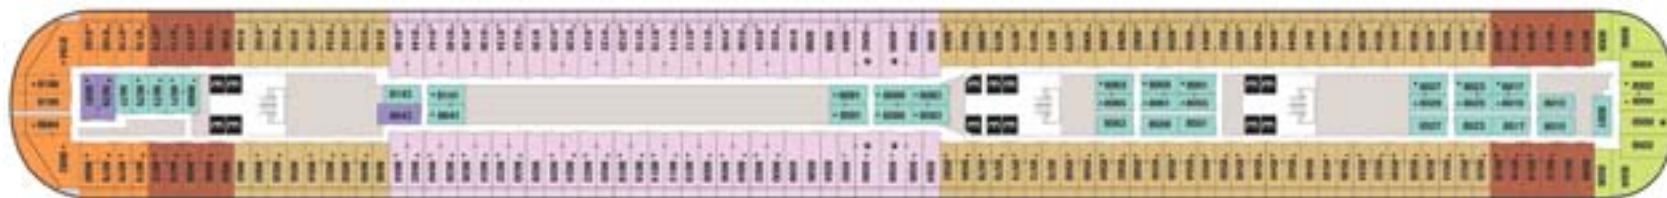

Deck 8 Venue Highlights

Accessible Staterooms

Elevator

Connecting Staterooms

Available Stateroom Categories on this Deck

To learn more about a category, click on the box below. Select a different deck above to identify where other categories are located.

Concierge	Deluxe Family Oceanview w/ Verandah	Deluxe Oceanview w/ Verandah		Deluxe Family Oceanview	Deluxe Oceanview	Inside Stateroom