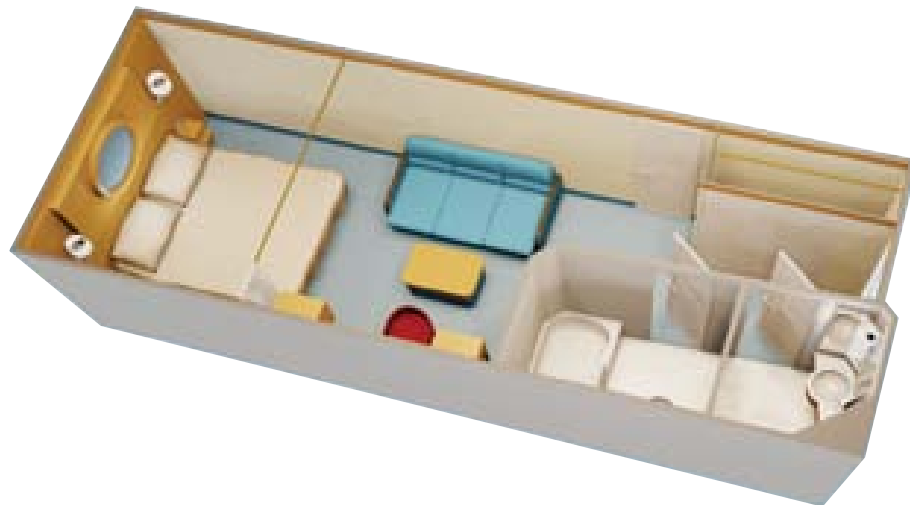

You also enjoy the convenience of a split bath, complete with a tub and shower and separate sinks that allow for multiple people to use the space at the same time. For added Disney magic, all Inside Staterooms feature a Magical Porthole, providing a real-time view outside of the ship that reflects the actual stateroom's location—port or starboard. Be on the lookout; you never know who or what might pop by! It could be a beloved Disney character or a pirate ship. When time for bed (or a nap), just turn off the Magical Porthole with a flip of the switch.

Specifications

- Category: 10A
- Sleeps: 3 or 4
- Size: 204 sq. ft. including verandah
- Room Configuration:
  - Queen-size bed,
  - Single convertible sofa,
  - Upper berth pull-down bed (in some)
  - Split bath with tub and shower
  - Couch, desk, chair
- View: Magical Porthole with real-time view

Amenities

- H2O Plus Spa, Bath and Shower Products
- Sealy Posturpedic® Premium Plush Euro-top mattresses
- Frette, 100% Egyptian cotton linens
- Premium bath towels
- 22" LCD flat screen TV on swivel arm with remote control
- iPod Docking Station
- Full-length mirror
- Ample closet space
- Refrigerator
- In-room safe
- Hair dryer
- Phone with voice-mail messaging
- Individual climate control
- Privacy curtain

[Click to View Another Stateroom Category](#)

Deluxe Inside (10)