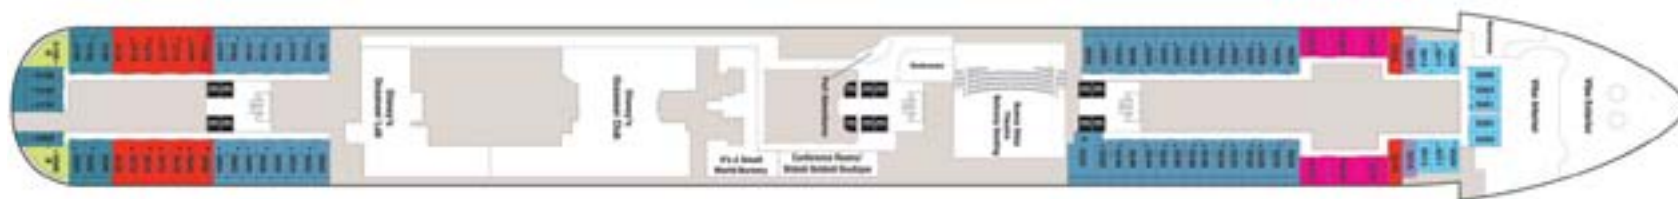

To explore a deck, click on the deck number. Rollover the ship layout or Venue Highlights to learn more.

Deck 5

Deck 5 Venue Highlights

Accessible Staterooms
Elevator
Connecting Staterooms

Available Stateroom Categories on this Deck

To learn more about a category, click on the box below. Select a different deck above to identify where other categories are located.

Concierge	Deluxe Family Oceanview w/ Verandah	Deluxe Oceanview w/ Verandah		Deluxe Family Oceanview	Deluxe Oceanview	Inside Stateroom