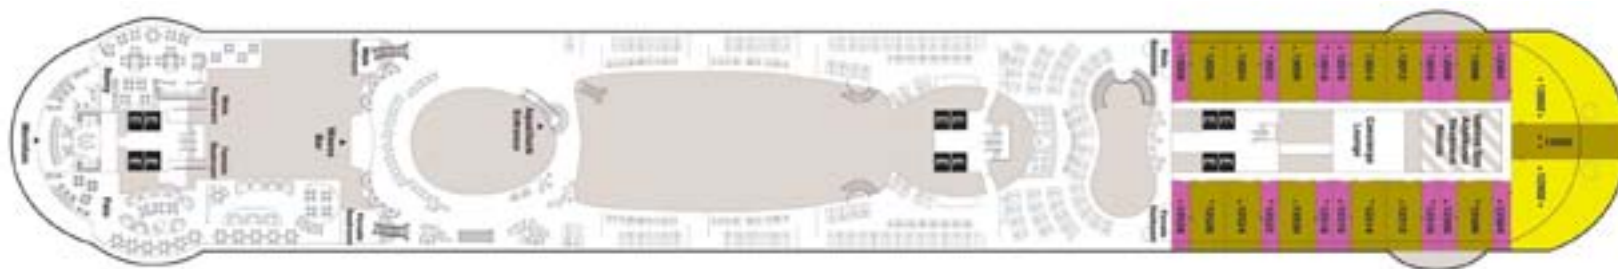

Deck 12 Venue Highlights

Accessible Staterooms

Elevator

Connecting Staterooms

Available Stateroom Categories on this Deck

To learn more about a category, click on the box below. Select a different deck above to identify where other categories are located.

Concierge	Deluxe Family Oceanview w/ Verandah	Deluxe Oceanview w/ Verandah		Deluxe Family Oceanview	Deluxe Oceanview	Inside Stateroom