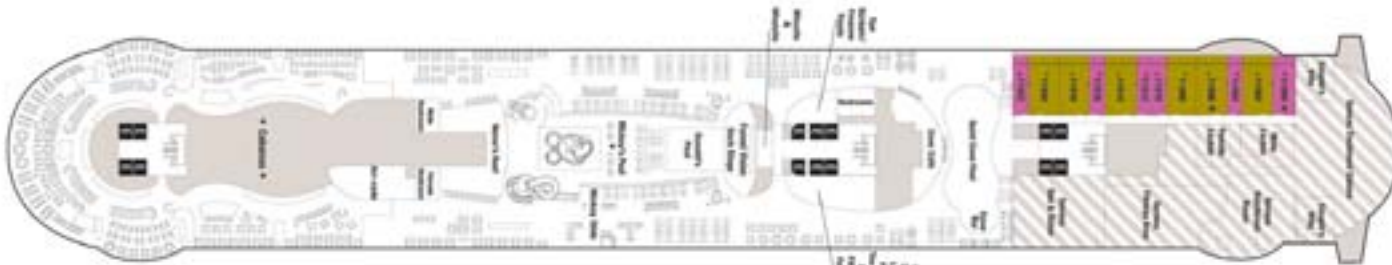

Deck 11 Venue Highlights

Accessible Staterooms
Elevator
Connecting Staterooms

Available Stateroom Categories on this Deck

To learn more about a category, click on the box below. Select a different deck above to identify where other categories are located.

Concierge	Deluxe Family Oceanview w/ Verandah	Deluxe Oceanview w/ Verandah		Deluxe Family Oceanview	Deluxe Oceanview	Inside Stateroom