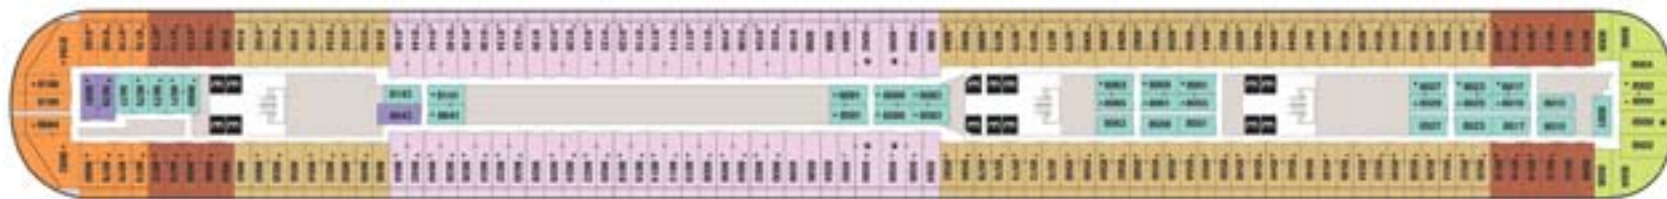

Deck 8 Venue Highlights

Accessible Staterooms

Elevator

Connecting Staterooms

Available Stateroom Categories on this Deck

To learn more about a category, click on the box below. Select a different deck above to identify where other categories are located.

Concierge	Deluxe Family Oceanview w/ Verandah	Deluxe Oceanview w/ Verandah		Deluxe Family Oceanview	Deluxe Oceanview	Inside Stateroom