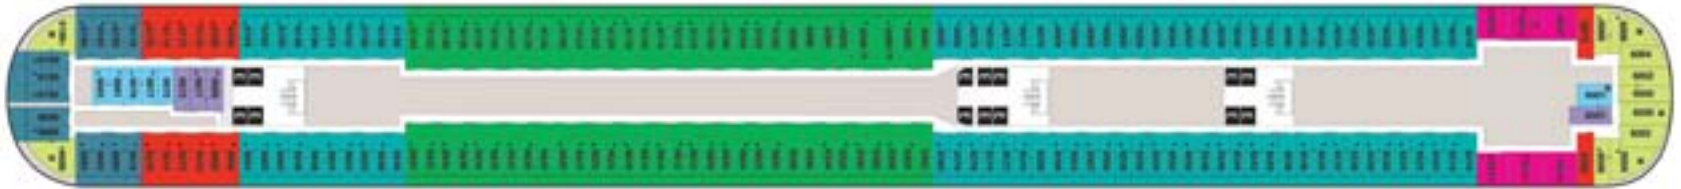

Deck Six Highlights

To explore a deck, click on the deck number. Rollover the ship layout or Venue Highlights to learn more.

Deck 6

Deck 6 Venue Highlights

Accessible Staterooms
Elevator
Connecting Staterooms

Available Stateroom Categories on this Deck

To learn more about a category, click on the box below. Select a different deck above to identify where other categories are located.

Concierge	Deluxe Family Oceanview w/ Verandah	Deluxe Oceanview w/ Verandah		Deluxe Family Oceanview	Deluxe Oceanview	Inside Stateroom