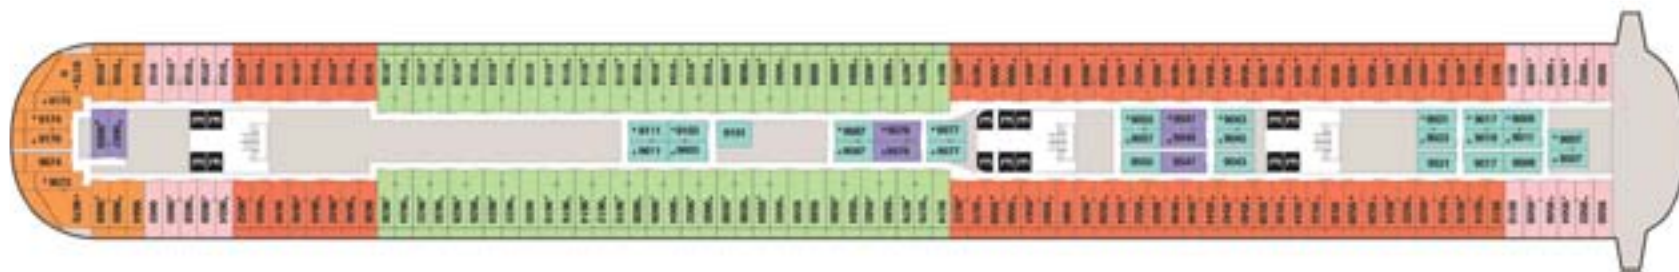

Deck 9 Venue Highlights

Accessible Staterooms
Elevator
Connecting Staterooms

Available Stateroom Categories on this Deck

To learn more about a category, click on the box below. Select a different deck above to identify where other categories are located.

Concierge	Deluxe Family Oceanview w/ Verandah	Deluxe Oceanview w/ Verandah		Deluxe Family Oceanview	Deluxe Oceanview	Inside Stateroom