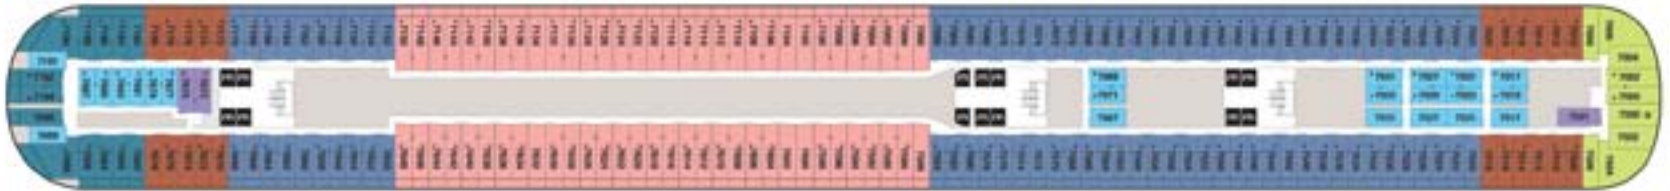

To explore a deck, click on the deck number. Rollover the ship layout or Venue Highlights to learn more.

Deck 7

Deck 7 Venue Highlights

Accessible Staterooms

E Elevator

Connecting Staterooms

Available Stateroom Categories on this Deck

To learn more about a category, click on the box below. Select a different deck above to identify where other categories are located.

Concierge	Deluxe Family Oceanview w/ Verandah	Deluxe Oceanview w/ Verandah		Deluxe Family Oceanview	Deluxe Oceanview	Inside Stateroom