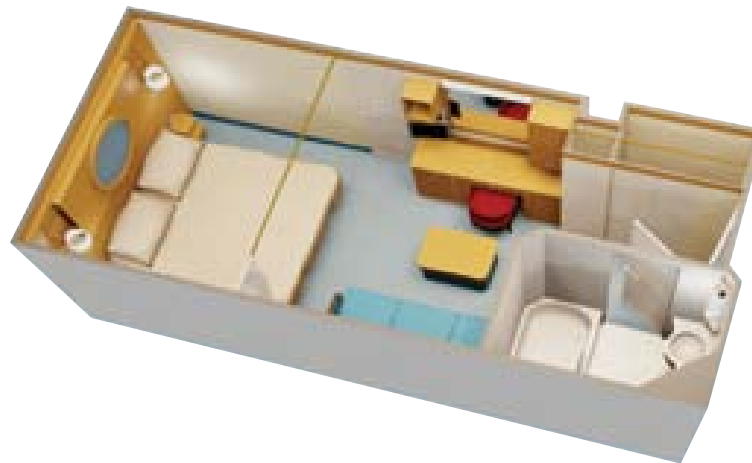

To view a different category, select from the categories below. To return to the deck plan, select View Deck Plans above.

“Standard” comes with substantially more. Enjoy more space than you’d find on most other cruise ships in a richly appointed accommodation tailored for families of 3 or 4, featuring an elegant maritime motif in contemporary Art Deco style. Relax in wood finishes, custom fabrics, original artwork, crown moldings and teak accents. Stretch out in a seating area to watch TV and movies on a comfortable couch. When the day is done, retire to plush beds for restful nights. To maximize space, the bed frames are elevated to provide storage for suitcases and other large items. The seating and sleeping areas can be separated with a heavy privacy curtain.

You also enjoy a polished full bathroom outfitted with a vanity and shower as well as a tub. For added Disney magic, all Inside Staterooms feature a Magical Porthole, providing a real-time view outside of the ship that reflects the actual stateroom’s location—port or starboard. Be on the lookout; you never know who or what might pop by! It could be a beloved Disney character or a pirate ship. When time for bed (or a nap), just turn off the Magical Porthole with a flip of the switch.

[Click to View Another Stateroom Category](#)

Specifications

- Category: 11A, 11B, 11C
- Sleeps: 3 or 4
- Size: 169 sq. ft. including verandah
- Room Configuration:
  - Queen-size bed,
  - Single convertible sofa,
  - Upper berth pull-down bed (in some)
  - Bath with tub and shower
  - Couch, desk, chair
- View: Magical Porthole with real-time view

Amenities

- H2O Plus Spa, Bath and Shower Products
- Sealy Posturpedic® Premium Plush Euro-top mattresses
- Frette, 100% Egyptian cotton linens
- Premium bath towels
- 22” LCD flat screen TV on swivel arm with remote control
- iPod Docking Station
- Full-length mirror
- Ample closet space
- Refrigerator
- In-room safe
- Hair dryer
- Phone with voice-mail messaging
- Individual climate control
- Privacy curtain

Standard Inside (11)